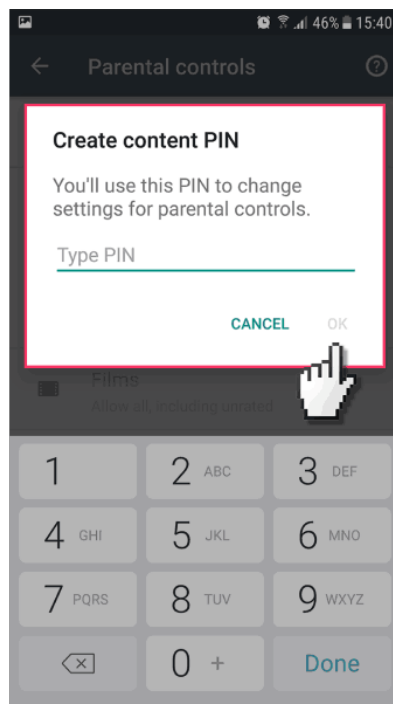

Google Play guide

Scroll down and select 'Settings'.

Google Play guide

Select 'Parental Controls'.

Google Play guide

Switch the parental controls switch to 'on'.

Google Play guide

It will ask you to create a 4 digit PIN which will be needed to change the settings in the future. It will ask you to enter this twice for confirmation.

Google Play guide

You then have the option to add restrictions to all the different types of content depending on the age of the child.