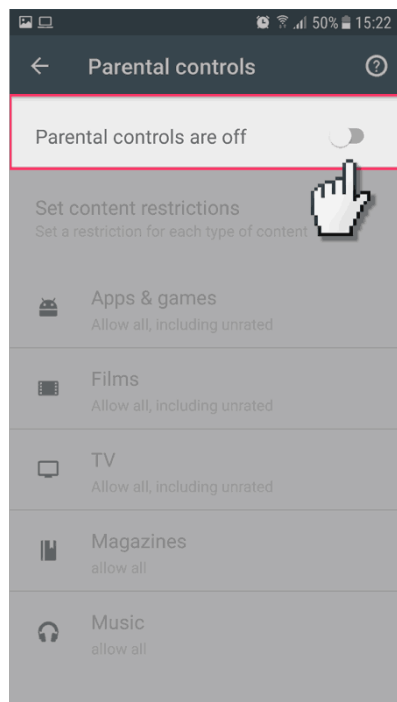

Parental controls guide

Google Play guide

Parental Controls information

Type of guide

Entertainment & Search engines

Features and Benefits

Google Play restrictions allow you to set the maturity level of apps and set a PIN code for purchases.

What specific content can I restrict?

Apps Access

In App purchasing

Online games

What do I need?

A Google Play account (Email and Password).

Google Play guide

Go on to the Google Play app on your device. And select the three lines icon to open up the settings.

Google Play guide

Scroll down and select 'Settings'.

Google Play guide

Select 'Parental Controls'.

Google Play guide

Switch the parental controls switch to 'on'.

Google Play guide

It will ask you to create a 4 digit PIN which will be needed to change the settings in the future. It will ask you to enter this twice for confirmation.

Google Play guide

You then have the option to add restrictions to all the different types of content depending on the age of the child.