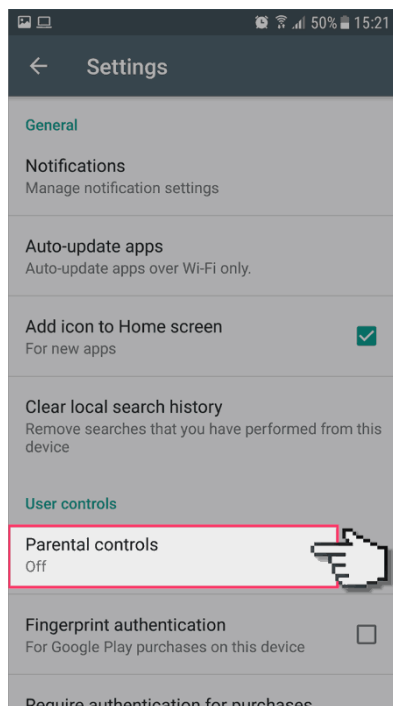

Parental controls guide

Google Play guide

Parental Controls information

Type of guide

Entertainment & Search engines

Features and Benefits

Google Play restrictions allow you to set the maturity level of apps and set a PIN code for purchases.

What specific content can I restrict?

Apps Access

In App purchasing

Online games

What do I need?

A Google Play account (Email and Password).

Google Play guide

Go on to the Google Play app on your device. And select the three lines icon to open up the settings.

Google Play guide

Scroll down and select 'Settings'.

Google Play guide

Select 'Parental Controls'.

Google Play guide

Switch the parental controls switch to 'on'.

Google Play guide

It will ask you to create a 4 digit PIN which will be needed to change the settings in the future. It will ask you to enter this twice for confirmation.

Google Play guide

You then have the option to add restrictions to all the different types of content depending on the age of the child.